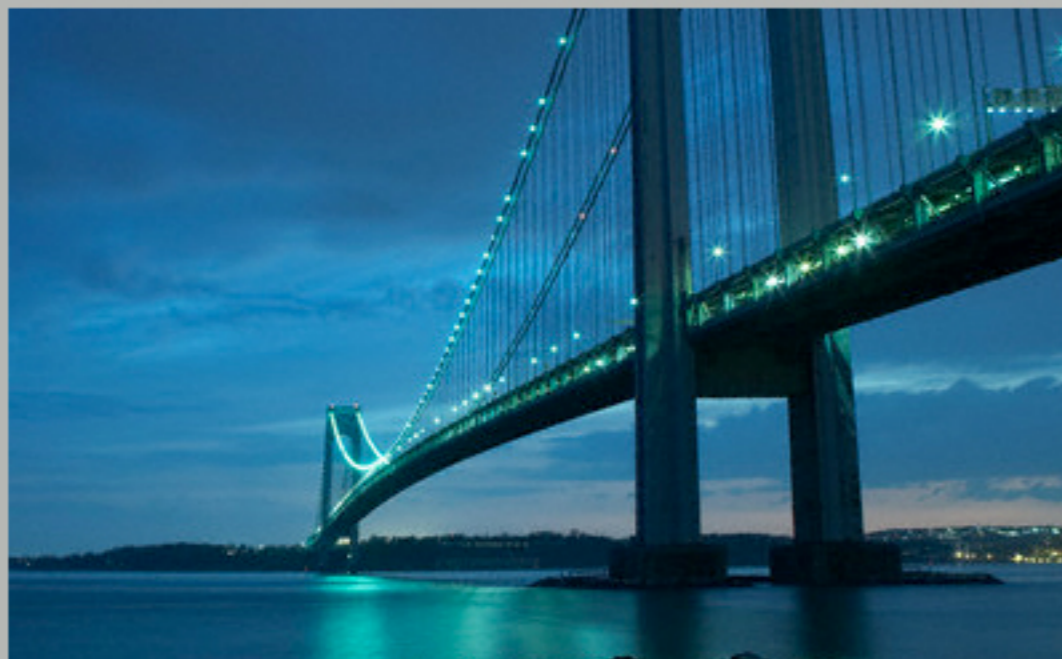

CONNELLFOLEY
FEAR IS FOR THE OTHER SIDE

Challenges are something Connell Foley meets head-on, with courage and confidence. The strong pose of the surfer demonstrates the way Connell Foley approaches adversity, plunging right into the core of the matter, making a splash ... and making an impact. The tension in his body is for his focus, but there is no anxiety; fear is not something that enters his mind.

CONNELLFOLEY BUILT ON RESULTS

A beautiful bridge glittering in the twilight hours is suspended over a body of water, a symbol of the deceptively potentially treacherous situation the gargantuan structure was built for. Its pilings sit atop the bay, solid and trustworthy, just as the reputation of Connell Foley does over the sea of troubles they've overcome for their clients, as the water sits calm, thanks to the hard work of Connell Foley.